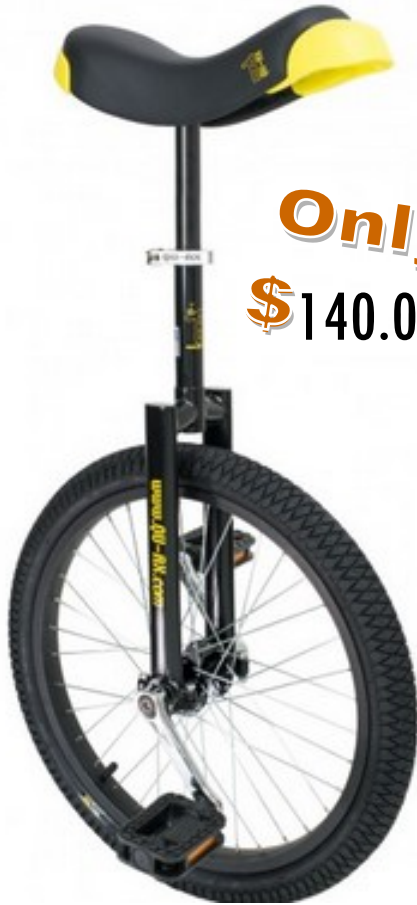

20" Unicycles

LUXUS 20" Unicycle

Our bestseller for beginners and advanced learners. With flatcrown-frame, comfortable saddle and 1,95" tire.

- Flatcrown frame with two-piece dropout, black powder-coated
- black alloy rim, 36 holes
- 20"x1,95", (50-406 ETRTO) tire, black
- tapersquare axle, C/P, 36 holes
- 114mm steel cranks, tapersquare
- slip-safe plastic pedal
- alloy quick-release
- 300mm seatpost, diamond-knurled (does not twist) Ø 25,4mm, steel
- comfortable, well cushioned and ergonomic saddle, black, changeable yellow bumper, compact, integrated handle
- comes with a second, 200 mm long seatpost for small learners - no need to cut the seatpost
- minimum inseam size: 61 cm
- Available colors: black, chrome, white, blue, green, red, orange